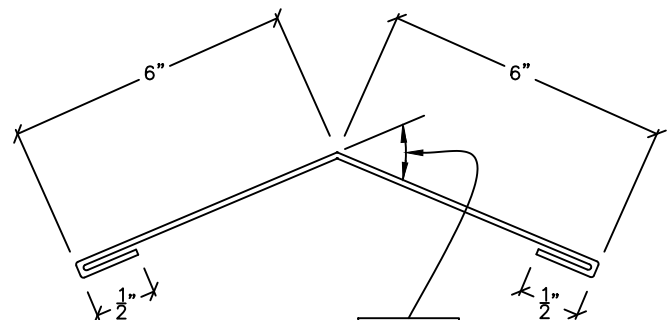

**VALLEY GUTTER**

A  
107

(3'-8" STRETCH)

REV. 3/19/2014

**HIP FLASHING**

A  
108

1/12 = 7"
2/12 = 14"
3/12 = 20"
4/12 = 26"
5/12 = 32"
6/12 = 37"
7/12 = 42"

(13" STRETCH)