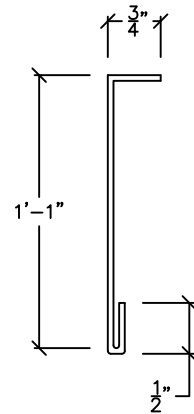

**PURLIN FLASHING 8" "U"**

A  
105

(12 1/4" STRETCH)

REV. 3/19/2014

**PURLIN FLASHING 10" "U"**

A  
106

(14 1/4" STRETCH)

REV. 3/19/2014

**VALLEY GUTTER**

A  
107

(3'-8" STRETCH)

REV. 3/19/2014

**HIP FLASHING**

A  
108

1/12 = 7"
2/12 = 14"
3/12 = 20"
4/12 = 26"
5/12 = 32"
6/12 = 37"
7/12 = 42"

(13" STRETCH)