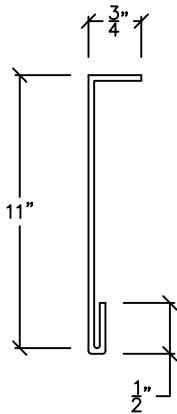

**PURLIN FLASHING 8" "U"**

A  
105

(12 1/4" STRETCH)

REV. 3/19/2014

**PURLIN FLASHING 10" "U"**

A  
106

(14 1/4" STRETCH)

REV. 3/19/2014

**VALLEY GUTTER**

A  
107

(3'-8" STRETCH)

REV. 3/19/2014

**HIP FLASHING**

A  
108

1/12 = 7"
2/12 = 14"
3/12 = 20"
4/12 = 26"
5/12 = 32"
6/12 = 37"
7/12 = 42"

(13" STRETCH)