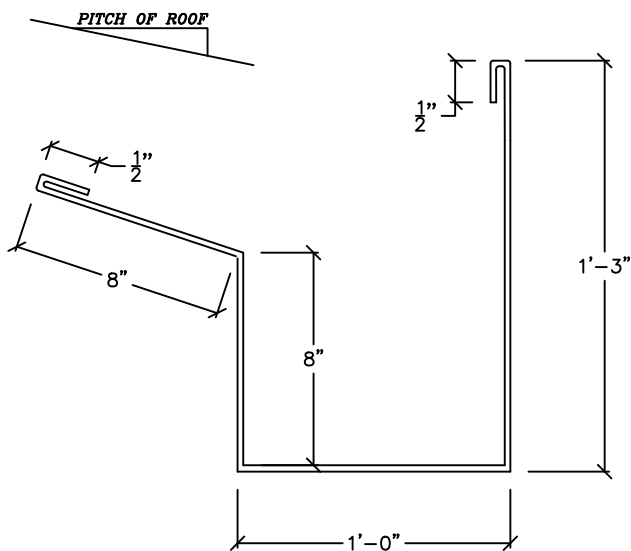

**PURLIN FLASHING 8" "U"**

A  
105

(12 1/4" STRETCH)

REV. 3/19/2014

**PURLIN FLASHING 10" "U"**

A  
106

(14 1/4" STRETCH)

REV. 3/19/2014

**VALLEY GUTTER**

A  
107

(3'-8" STRETCH)

REV. 3/19/2014

**HIP FLASHING**

A  
108

1/12 = 7"
2/12 = 14"
3/12 = 20"
4/12 = 26"
5/12 = 32"
6/12 = 37"
7/12 = 42"

(13" STRETCH)