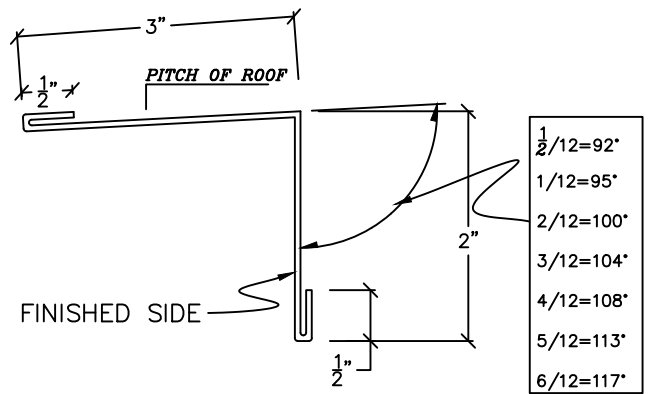

WALL CLOSURE TRIM

A3

(8 3/4" STRETCH)

REV. 3/19/2014

WALL ANGLE TRIM

SOFFIT COLOR

A4

(6" STRETCH)