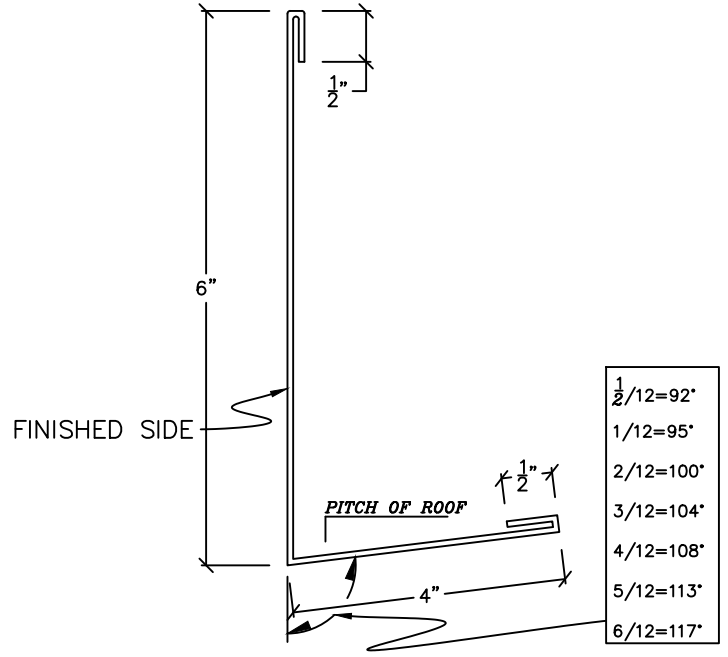

CANOPY EAVE TRIM

A1

(13" STRETCH)

REV. 8/20/2021

ROOF OVERHANG TRIM

A2

(11" STRETCH)

REV. 11/4/2014

WALL CLOSURE TRIM

A3

(8 3/4" STRETCH)

REV. 3/19/2014

WALL ANGLE TRIM

SOFFIT COLOR

A4

(6" STRETCH)