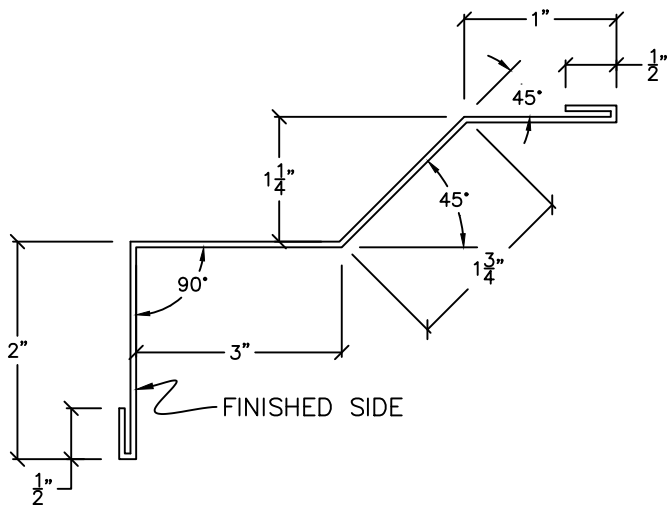

CANOPY EAVE TRIM

A1

(13" STRETCH)

REV. 8/20/2021

ROOF OVERHANG TRIM

A2

(11" STRETCH)

REV. 11/4/2014

WALL CLOSURE TRIM

A3

(8 3/4" STRETCH)

REV. 3/19/2014

WALL ANGLE TRIM

SOFFIT COLOR

A4

(6" STRETCH)