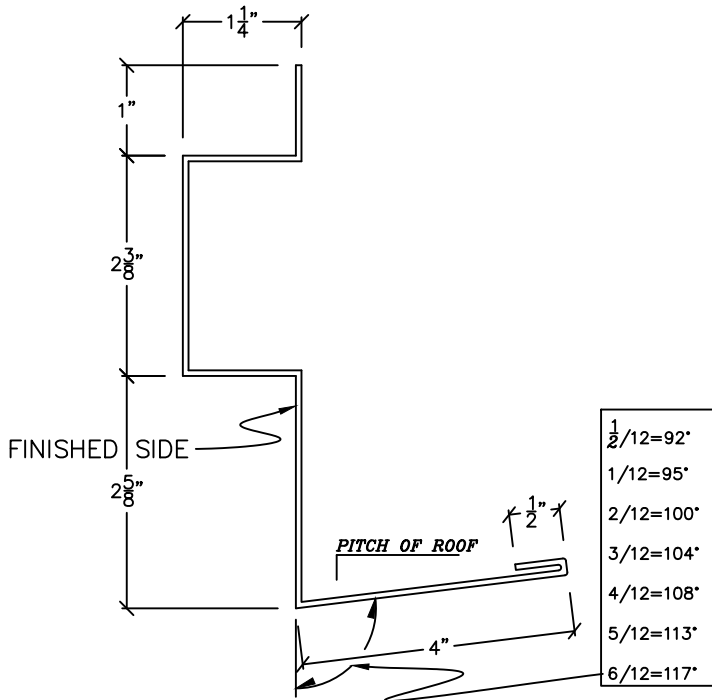

CANOPY EAVE TRIM

A1

(13" STRETCH)

REV. 8/20/2021

ROOF OVERHANG TRIM

A2

(11" STRETCH)

REV. 11/4/2014

WALL CLOSURE TRIM

A3

(8 3/4" STRETCH)

REV. 3/19/2014

WALL ANGLE TRIM

SOFFIT COLOR

A4

(6" STRETCH)